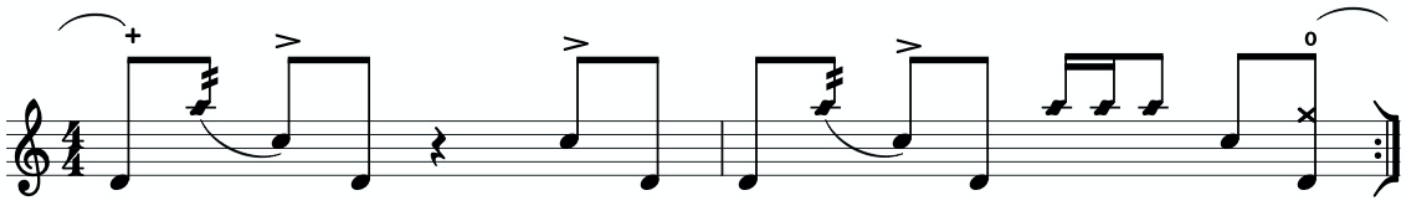

Meinl Crasher / Mountable Tambourine Grooves

♩ = 115

crasher or
mountable
tambourine

open
hi-hat

kick
drum

snare